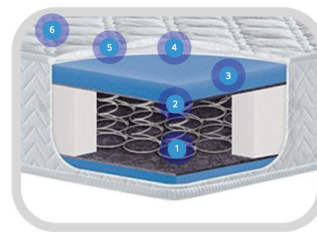

SLEEP COMFORT AT SEA

We are proud to present to you our very own lines of MED-certificated marine mattresses. We offer different sets of mattresses in various price ranges. The Standard mattress is part of the Marine line, which is focused on providing affordable sleeping solutions at sea. We offer an excellent price quality ratio with a great production capacity. Due to vacuum packing we can ship the mattresses economical-ly worldwide. Feel free to ask us about different dimensions and thicknesses as to your requirements. On top of that, we can also provide you with additional boxsprings or bedding.

Standard composition (with thickness 17 cm)

1. Core: Bonell springs
2. Cotton felt in 5 mm thickness and 800 g/m²
3. PUR CV 3538 foam in 20 mm thickness and 35 kg/m³
4. 100% PP nonwoven interlining fabric in 50 g/m²
5. 100% PE nonwoven wedding in 200 g/m²
6. Mattress cover of woven fabric of the 46% PE and 54% PP composition and 150 g/m²

COMFIMAT STANDARD

The Standard mattress is for those who want a firm sleeping surface. This mattress is made of fire retardant materials. The Bonell spring core is covered with a high density comfort foam to maintain stability and boost durability. The springs offer top-quality support for the spine and prevent back pain. The coil wraps made from pressed cotton make the core sturdier and prevent the mattress from sagging - during sleep, you will not feel the coils at any chance. The open structure ensures a great air circulation which provides a fresh environment all night long.

The Comfimat Standard is suitable for box spring beds, slatted beds and metal frame beds.

This mattress is also available with a waterproof cover and handles on the sides to assist housekeeping.

- ✓ EXCELLENT PRICE QUALITY RATIO
- ✓ ECONOMICALLY SHIPPED WORLDWIDE
- ✓ FIRE RETARDANT MATERIALS
- ✓ DIFFERENT THICKNESSES, DIMENSIONS AND SHAPES
- ✓ ALL PRODUCTION CAPACITIES